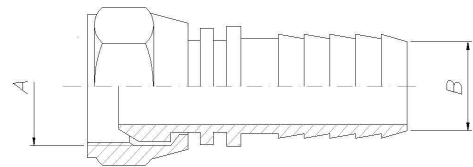

STAINLESS STEEL FITTINGS 316L

GAS MALE GAS FEMALE	
A Rosca	B (mm)
1/4"	6
3/8"	8
3/8"	10
1/2"	10
1/2"	13
5/8"	16
3/4"	19
1"	25
1 1/2"	38

GAS MALE

GAS FEMALE

For other sizes do not hesitate in contact us.