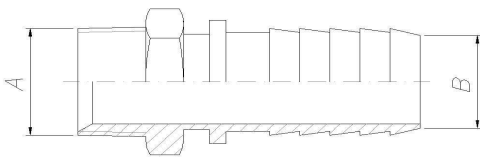

STAINLESS STEEL FITTINGS 316L

GAS MALE GAS FEMALE	
A Rosca	B (mm)
1/4"	6
3/8"	8
3/8"	10
1/2"	10
1/2"	13
5/8"	16
3/4"	19
1"	25
1 1/2"	38

GAS MALE

GAS FEMALE

For other sizes do not hesitate in contact us.