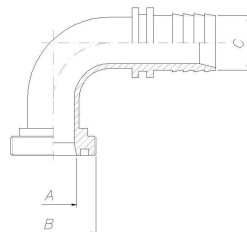

STAINLESS STEEL FITTINGS INOX 316L

SMS						
DN	A (mm)	B Rosca	C (mm)	C (pulgadas)	PART NR. MALE	PART NR. FEMALE
25	22.5	39.7x1/6"	25	1	021400002525	021300002525
38	35.5	59.8x1/6"	38	1 1/2	021400003838	021300003838
51	48.5	69.8x1/6"	50	2	021400005051	021300005051
63	60.5	84.8x1/6"	63	2 1/2	021400006363	021300006363
76	72.8	97.5x1/6"	75	3	021400007576	021300007576
104	100	124.4x1/6"	102	4	021400102104	021300102104

SMS MALE

SMS MALE 90°

**SMS MALE
45°**

SMS FEMALE

SMS FEMALE 90°

SMS FEMALE 45°

For other sizes do not hesitate in contact us.