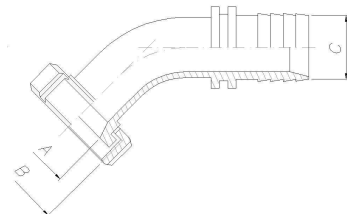

STAINLESS STEEL FITTINGS INOX 316L

SMS						
DN	A (mm)	B Rosca	C (mm)	C (pulgadas)	PART NR. MALE	PART NR. FEMALE
25	22.5	39.7x1/6"	25	1	021400002525	021300002525
38	35.5	59.8x1/6"	38	1 1/2	021400003838	021300003838
51	48.5	69.8x1/6"	50	2	021400005051	021300005051
63	60.5	84.8x1/6"	63	2 1/2	021400006363	021300006363
76	72.8	97.5x1/6"	75	3	021400007576	021300007576
104	100	124.4x1/6"	102	4	021400102104	021300102104

SMS MALE

SMS MALE 90°

**SMS MALE
45°**

SMS FEMALE

SMS FEMALE 90°

SMS FEMALE 45°

For other sizes do not hesitate in contact us.