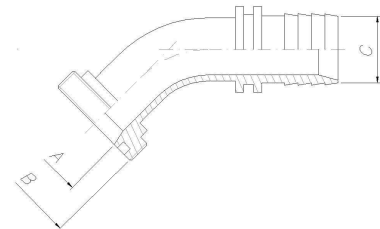

STAINLESS STEEL FITTINGS INOX 316L

SMS						
DN	A (mm)	B Rosca	C (mm)	C (pulgadas)	PART NR. MALE	PART NR. FEMALE
25	22.5	39.7x1/6"	25	1	021400002525	021300002525
38	35.5	59.8x1/6"	38	1 1/2	021400003838	021300003838
51	48.5	69.8x1/6"	50	2	021400005051	021300005051
63	60.5	84.8x1/6"	63	2 1/2	021400006363	021300006363
76	72.8	97.5x1/6"	75	3	021400007576	021300007576
104	100	124.4x1/6"	102	4	021400102104	021300102104

SMS MALE

SMS MALE 90°

**SMS MALE
45°**

SMS FEMALE

SMS FEMALE 90°

SMS FEMALE 45°

For other sizes do not hesitate in contact us.