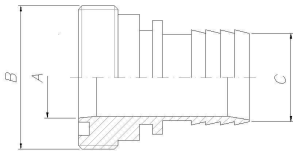

STAINLESS STEEL FITTINGS INOX 316L

SMS						
DN	A (mm)	B Rosca	C (mm)	C (pulgadas)	PART NR. MALE	PART NR. FEMALE
25	22.5	39.7x1/6"	25	1	021400002525	021300002525
38	35.5	59.8x1/6"	38	1 1/2	021400003838	021300003838
51	48.5	69.8x1/6"	50	2	021400005051	021300005051
63	60.5	84.8x1/6"	63	2 1/2	021400006363	021300006363
76	72.8	97.5x1/6"	75	3	021400007576	021300007576
104	100	124.4x1/6"	102	4	021400102104	021300102104

SMS MALE

SMS MALE 90°

**SMS MALE
45°**

SMS FEMALE

SMS FEMALE 90°

SMS FEMALE 45°

For other sizes do not hesitate in contact us.