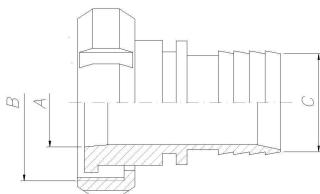

STAINLESS STEEL FITTINGS INOX 316L

SMS						
DN	A (mm)	B Rosca	C (mm)	C (pulgadas)	PART NR. MALE	PART NR. FEMALE
25	22.5	39.7x1/6"	25	1	021400002525	021300002525
38	35.5	59.8x1/6"	38	1 1/2	021400003838	021300003838
51	48.5	69.8x1/6"	50	2	021400005051	021300005051
63	60.5	84.8x1/6"	63	2 1/2	021400006363	021300006363
76	72.8	97.5x1/6"	75	3	021400007576	021300007576
104	100	124.4x1/6"	102	4	021400102104	021300102104

SMS MALE

SMS MALE 90°

**SMS MALE
45°**

SMS FEMALE

SMS FEMALE 90°

SMS FEMALE 45°

For other sizes do not hesitate in contact us.