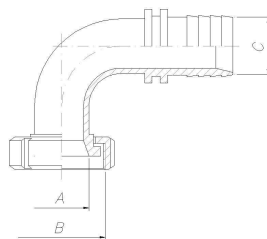

STAINLESS STEEL FITTINGS INOX 316L

SMS						
DN	A (mm)	B Rosca	C (mm)	C (pulgadas)	PART NR. MALE	PART NR. FEMALE
25	22.5	39.7x1/6"	25	1	021400002525	021300002525
38	35.5	59.8x1/6"	38	1 1/2	021400003838	021300003838
51	48.5	69.8x1/6"	50	2	021400005051	021300005051
63	60.5	84.8x1/6"	63	2 1/2	021400006363	021300006363
76	72.8	97.5x1/6"	75	3	021400007576	021300007576
104	100	124.4x1/6"	102	4	021400102104	021300102104

SMS MALE

SMS MALE 90°

**SMS MALE
45°**

SMS FEMALE

SMS FEMALE 90°

SMS FEMALE 45°

For other sizes do not hesitate in contact us.